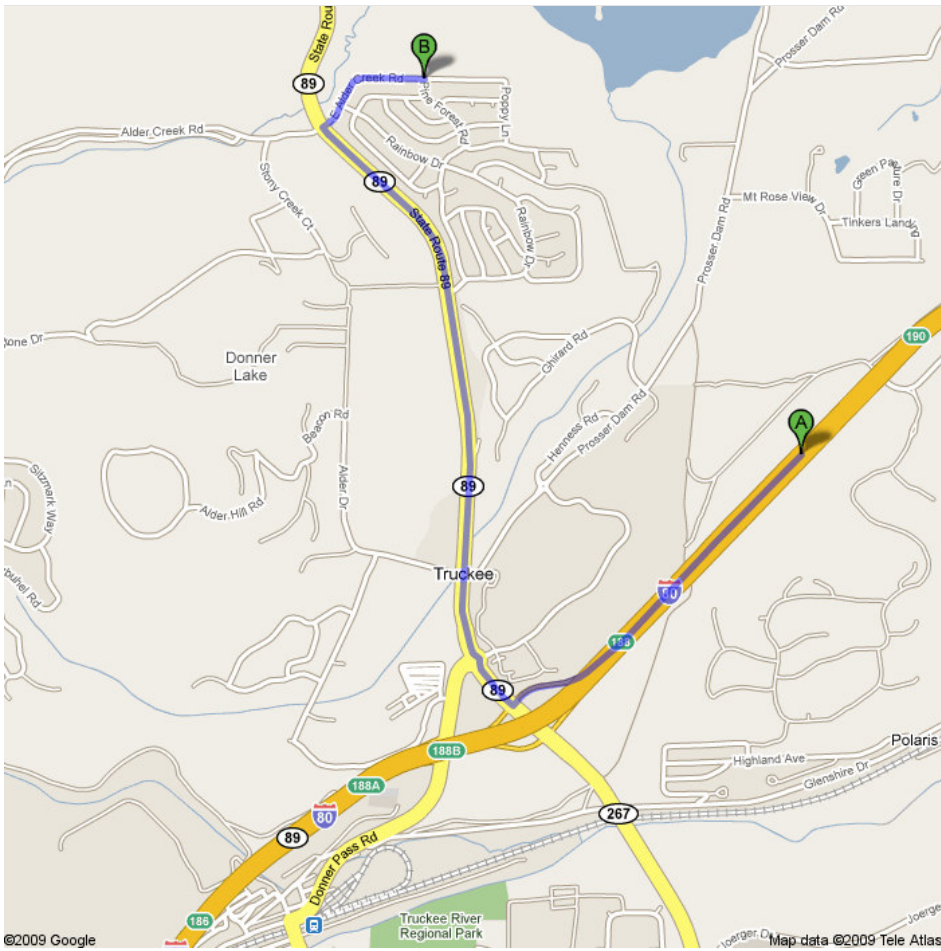

Directions to 10416 E Alder Creek Rd, Truckee, CA 96161
4.0 mi – about 6 mins

Save trees. Go green!
Download Google Maps on your phone at google.com/gmm

I-80 W

-
- | | | |
|---|--|---------------------------|
|  | 1. Head southwest on I-80 W
About 1 min | go 0.9 mi
total 0.9 mi |
|  | 2. Take exit 188 for CA-267/CA-89 toward Lake Tahoe
About 1 min | go 0.4 mi
total 1.3 mi |
|  | 3. Turn right at CA-89/State Route 89 (signs for Truckee/Loyalton/CA-89) | go 0.2 mi
total 1.5 mi |
|  | 4. At the traffic circle, take the 2nd exit and stay on CA-89/State Route 89
About 3 mins | go 2.0 mi
total 3.5 mi |
|  | 5. Turn right at E Alder Creek Rd
About 1 min | go 0.4 mi
total 4.0 mi |

 10416 E Alder Creek Rd, Truckee, CA 96161

These directions are for planning purposes only. You may find that construction projects, traffic, weather, or other events may cause conditions to differ from the map results, and you should plan your route accordingly. You must obey all signs or notices regarding your route.

Map data ©2009 , Tele Atlas